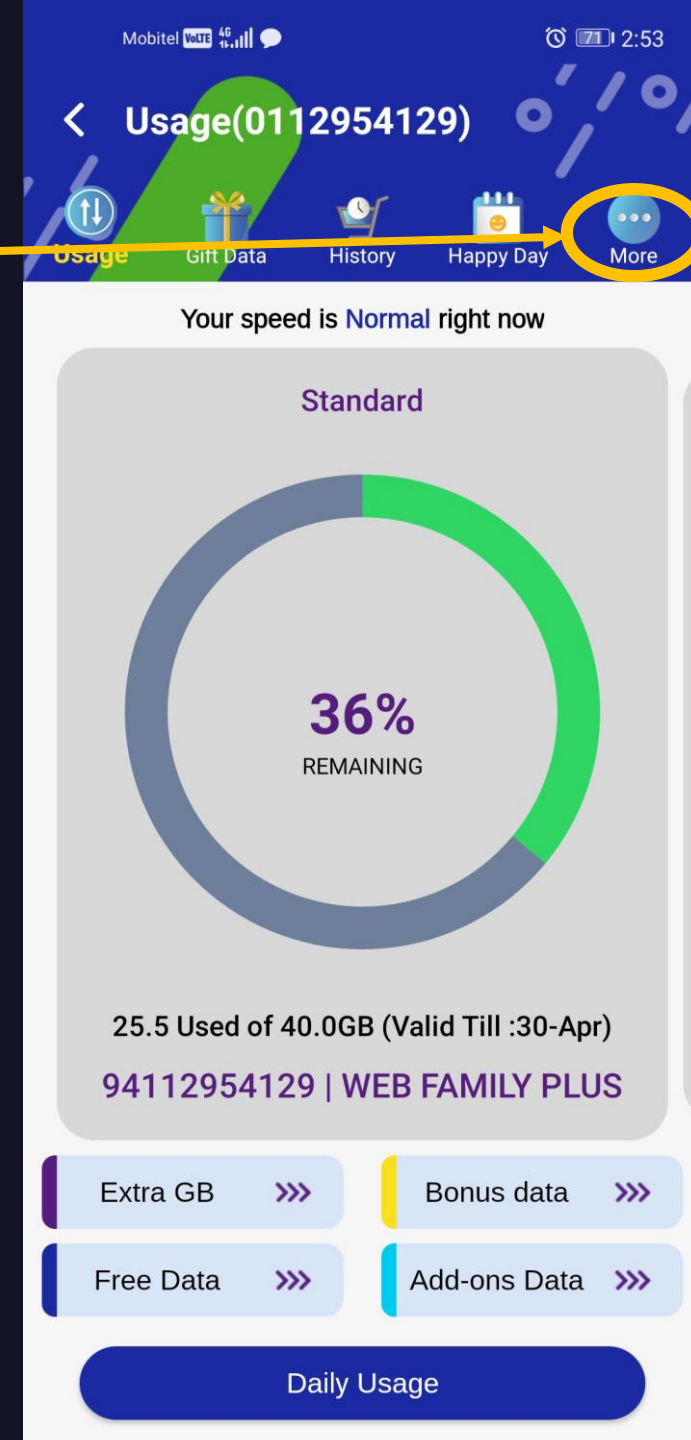

1. How to Redeem ExtraGB Promo Code via MySLT App Cont...

- Go to “More”.