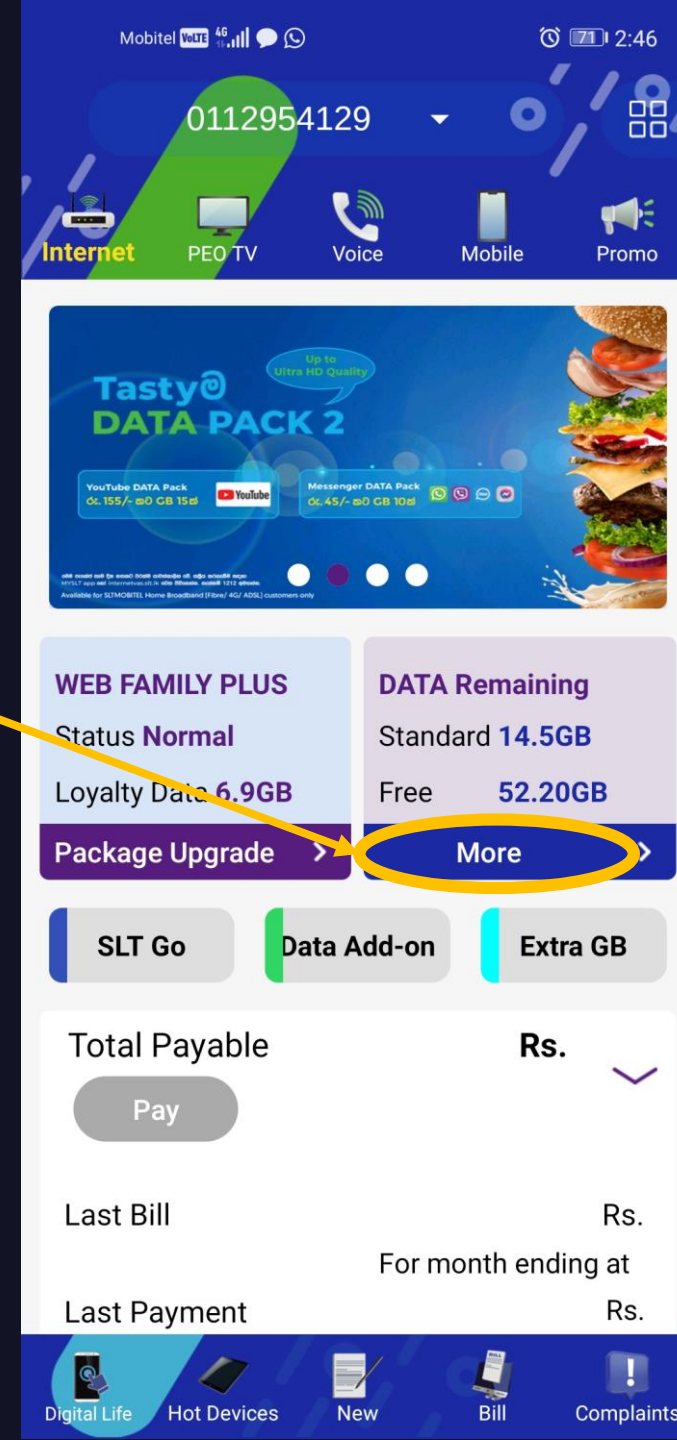

# How to Redeem ExtraGB Coupons

1. Via MySLT App

A decorative graphic on the right side of the slide. It features a solid blue rectangular area in the upper right. A thick, curved border separates this blue area from the dark blue background. The border starts as a bright red color at the top left of the blue area and gradually transitions through orange to a darker orange at the bottom right.

# 1. How to Redeem ExtraGB Promo Code via MySLT App

- Go to “More” under “Internet” tab.

# 1. How to Redeem ExtraGB Promo Code via MySLT App Cont...

- Go to “More”.